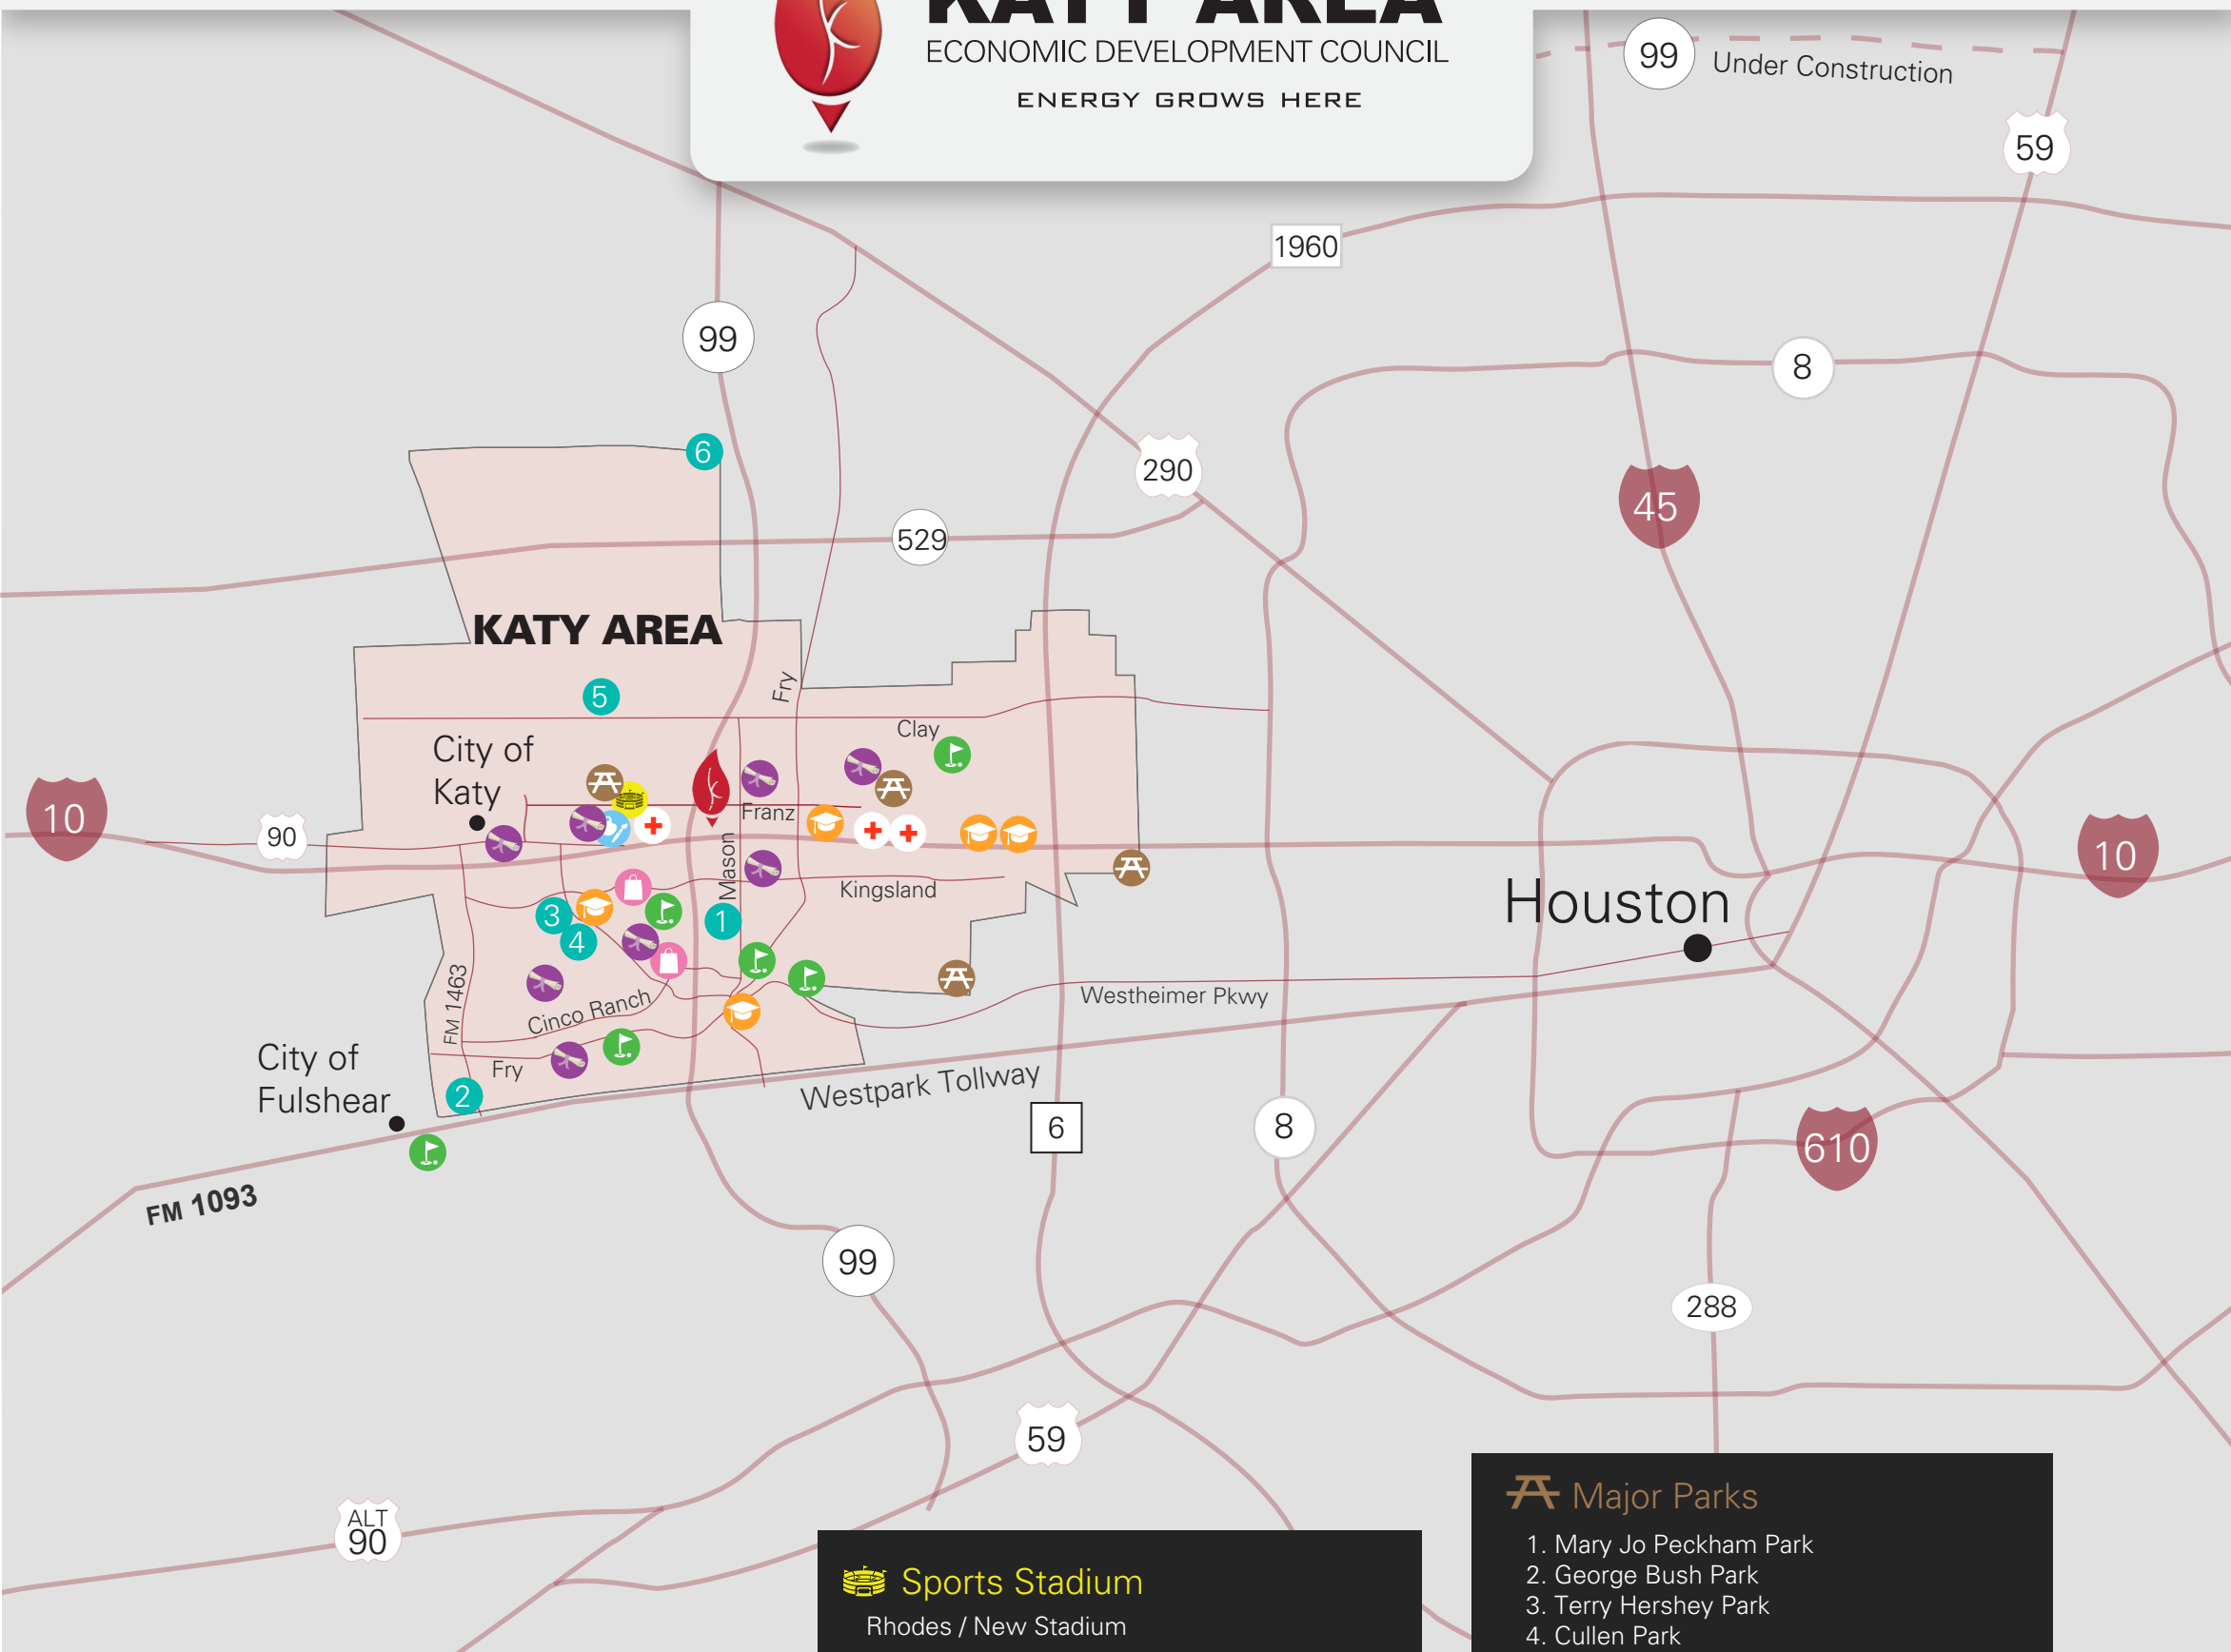

KATY AREA

ECONOMIC DEVELOPMENT COUNCIL

ENERGY GROWS HERE

AMENITIES

KATY AREA

Hospitals

1. Memorial Hermann - Katy Hospital
2. Texas Children's Hospital
3. Houston Methodist West Houston Hospital

Major Shopping Centers

1. LaCenterra
2. Katy Mills Mall

Arts & Heritage Facilities

1. KCAM / Railroad Museum
2. Heritage Museum

Sports Stadium
Rhodes / New Stadium

Higher Education

1. University of Houston System at Cinco Ranch
2. Houston Community College
3. Bellhaven College
4. PetroSkills
5. NACE International

Secondary Education

1. Katy High School
2. Taylor High School
3. Cinco Ranch High School
4. Morton Ranch High School
5. Mayde Creek High School
6. Seven Lakes High School
7. Tompkins High School
8. Miller Career Center / STEM Center

Major Parks

1. Mary Jo Peckham Park
2. George Bush Park
3. Terry Hershey Park
4. Cullen Park

Golf Courses

1. Pine Forest
2. Willow Fork
3. Cinco Ranch
4. Weston Lakes
5. Meadowbrook Farms
6. Falcon Point